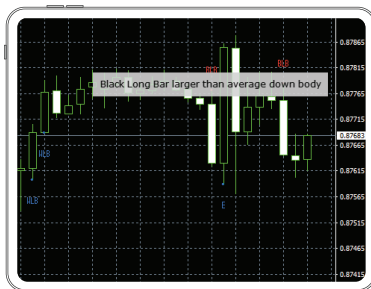

Getting Started with TC Alpha Generation

Alpha Generation consists of three innovative MetaTrader indicators: market psychology to identify new trade opportunities and potential entry/exit points.

TECHNICAL VIEWS

Our Technical Views indicator is your go-to source for direction and key levels.

Key levels to craft your trade

Leave the analysis to the experts, and use the output of our analysis to craft your trades. Get an instant viewpoint on our preferred direction along with target levels. Discover our alternative scenario based on a pivot level where we would change our view and offer target levels in the opposite direction.

ADAPTIVE CANDLESTICKS

Our favourite patterns

This indicator scans for sixteen of our favourite time-trusted candlestick patterns, instantly on any chart!

Expert filtering for what's important

We combine candlesticks with our unique quantitative and technical analysis expertise to focus only on those patterns that are relevant for decision making.

ADAPTIVE DIVERGENCE CONVERGENCE (ADC)

Inspired by MACD and designed to adapt and lengthen during sideways movements, this indicator provides you with timely technical signals to facilitate your short term trading (long and short entry/exit signals, slow and fast price indicators, raw and smooth signal lines, slow and fast oscillators).