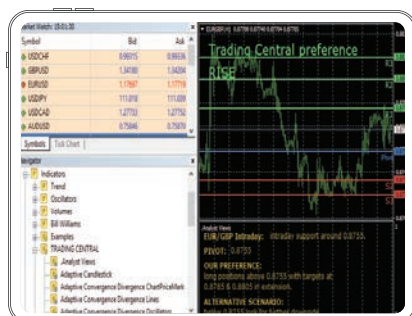

Our Technical Views indicator is your go-to source for direction and key levels.

Key levels to craft your trade

Leave the analysis to the experts, and use the output of our analysis to craft your trades. Get an instant viewpoint on our preferred direction along with target levels. Discover our alternative scenario based on a pivot level where we would change our view and offer target levels in the opposite direction.

ADAPTIVE CANDLESTICKS

Our favourite patterns

This indicator scans for sixteen of our favourite time-trusted candlestick patterns, instantly on any chart!

Expert filtering for what's important

We combine candlesticks with our unique quantitative and technical analysis expertise to focus only on those patterns that are relevant for decision making.

[Download the plugin](#) file and double-click the file to execute it. A simple wizard guides you through the process in your language of choice.

Upgrading from our previous plugin?

Have you already installed previous versions of MetaTrader plugins from Trading Central? You may require Admin rights using the new wizard to uninstall previous versions. Please [contact us](#) if you need help.

Install the program and find our indicators

Locate Trading Central indicators along with the others in your MetaTrader indicator list.

Drag and drop

Simply drag an indicator onto the chart and get actionable insights immediately! Get started with our original Analyst Views indicator.