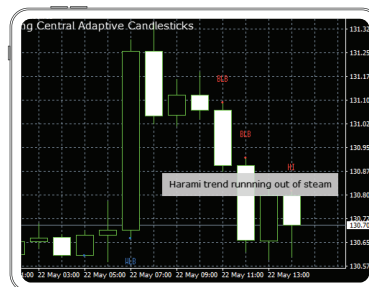

Our Technical Views indicator is your go-to source for direction and key levels.

Key levels to craft your trade

Leave the analysis to the experts, and use the output of our analysis to craft your trades. Get an instant viewpoint on our preferred direction along with target levels. Discover our alternative scenario based on a pivot level where we would change our view and offer target levels in the opposite direction.

ADAPTIVE CANDLESTICKS

Our favourite patterns

This indicator scans for sixteen of our favourite time-trusted candlestick patterns, instantly on any chart!

Expert filtering for what's important

We combine candlesticks with our unique quantitative and technical analysis expertise to focus only on those patterns that are relevant for decision making.

ADAPTIVE DIVERGENCE CONVERGENCE (ADC)

Inspired by MACD and designed to adapt and lengthen during sideways movements, this indicator provides you with timely technical signals to facilitate your short term trading (long and short entry/exit signals, slow and fast price indicators, raw and smooth signal lines, slow and fast oscillators).