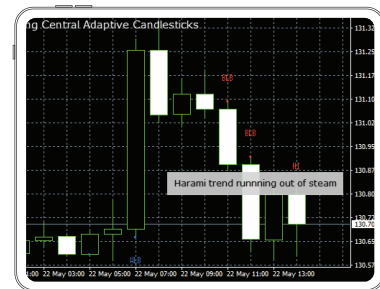

Our Technical Views indicator is your go-to source for direction and key levels.

Key levels to craft your trade

Leave the analysis to the experts, and use the output of our analysis to craft your trades. Get an instant viewpoint on our preferred direction along with target levels. Discover our alternative scenario based on a pivot level where we would change our view and offer target levels in the opposite direction.

ADAPTIVE CANDLESTICKS

Our favourite patterns

This indicator scans for sixteen of our favourite time-trusted candlestick patterns, instantly on any chart!

Expert filtering for what's important

We combine candlesticks with our unique quantitative and technical analysis expertise to focus only on those patterns that are relevant for decision making.

ADAPTIVE DIVERGENCE CONVERGENCE (ADC)

Inspired by MACD and designed to adapt and lengthen during sideways movements, this indicator provides you with timely technical signals to facilitate your short term trading (long and short entry/exit signals, slow and fast price indicators, raw and smooth signal lines, slow and fast oscillators).